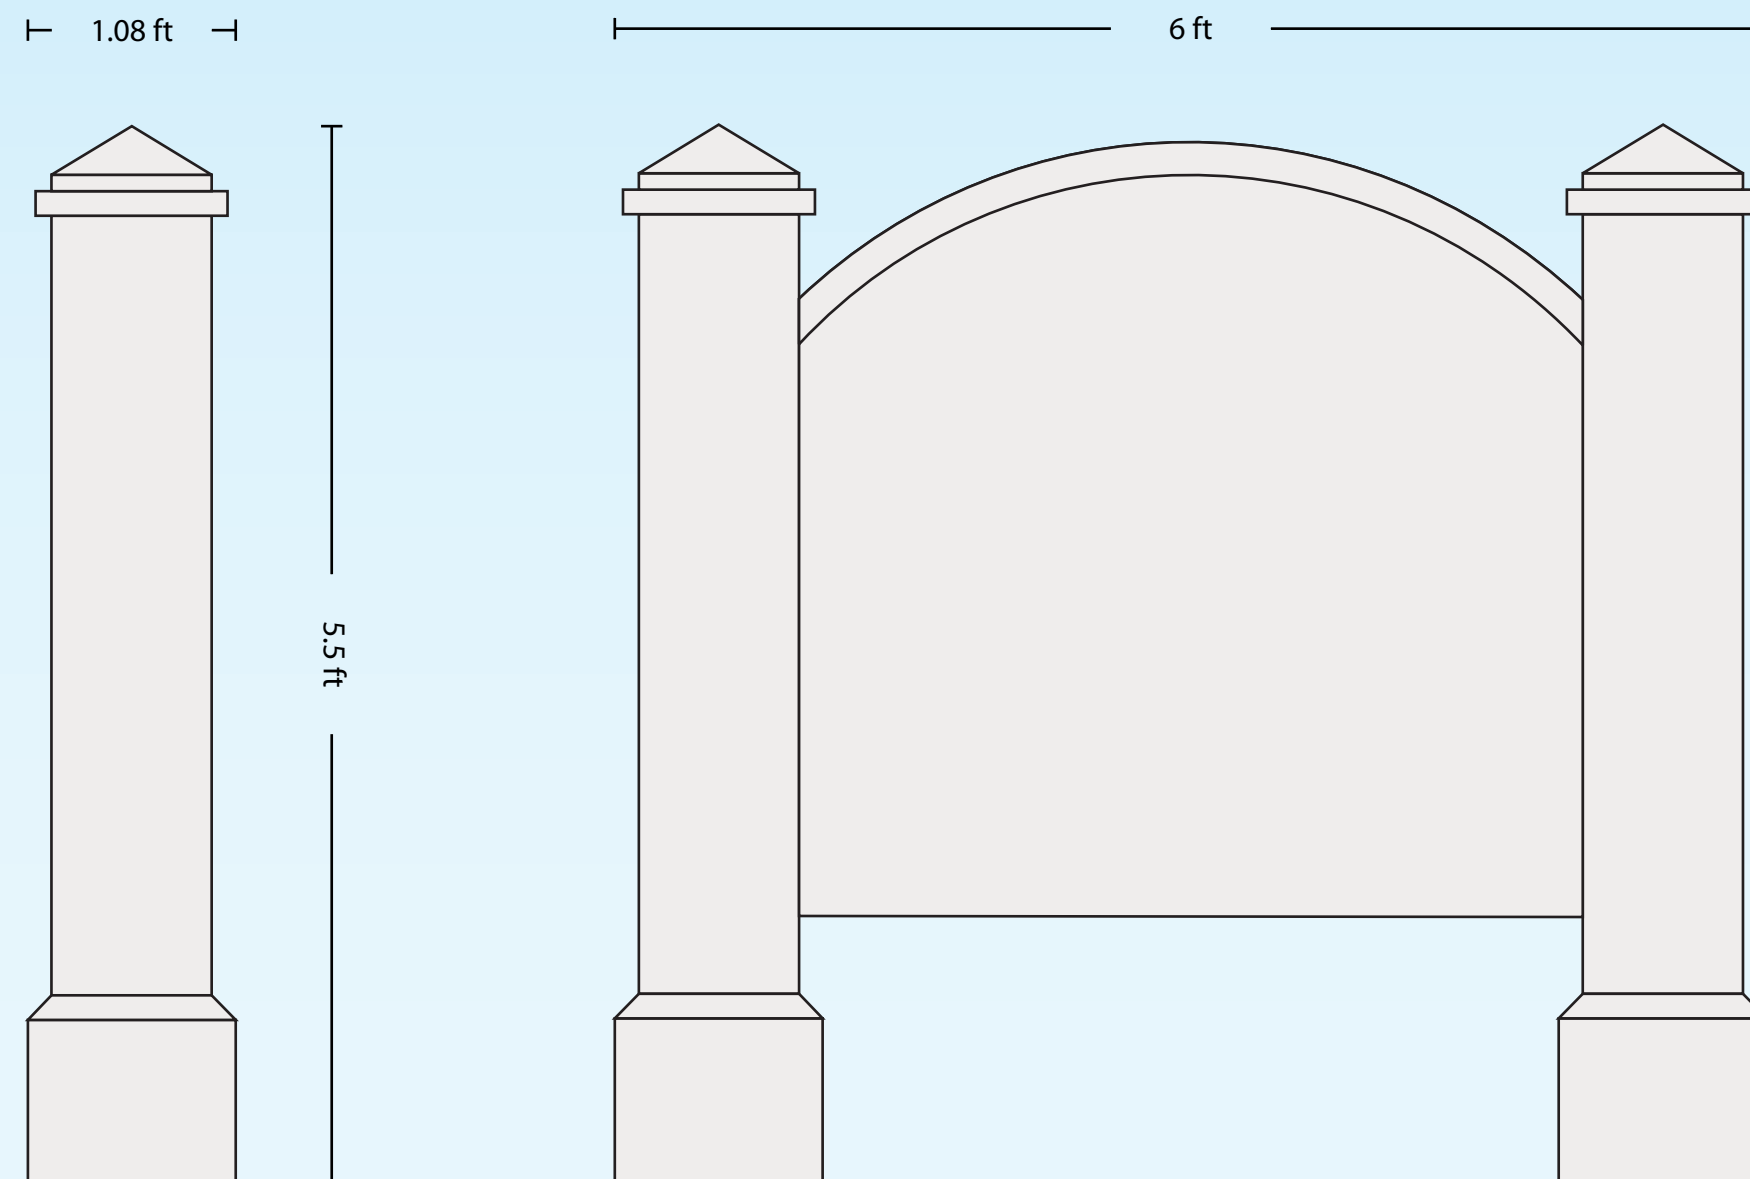

ARCHITECTURAL SIGNS, TRIM, & ACCENTS

Custom Foam Fabricators, Inc.

125 Cecil Court | Fayetteville, GA 30214

(866) 412-FOAM | (770) 631-4086

www.CustomFoamFabricators.com

STANDARD MODEL 28

SCALE 1" = 1'