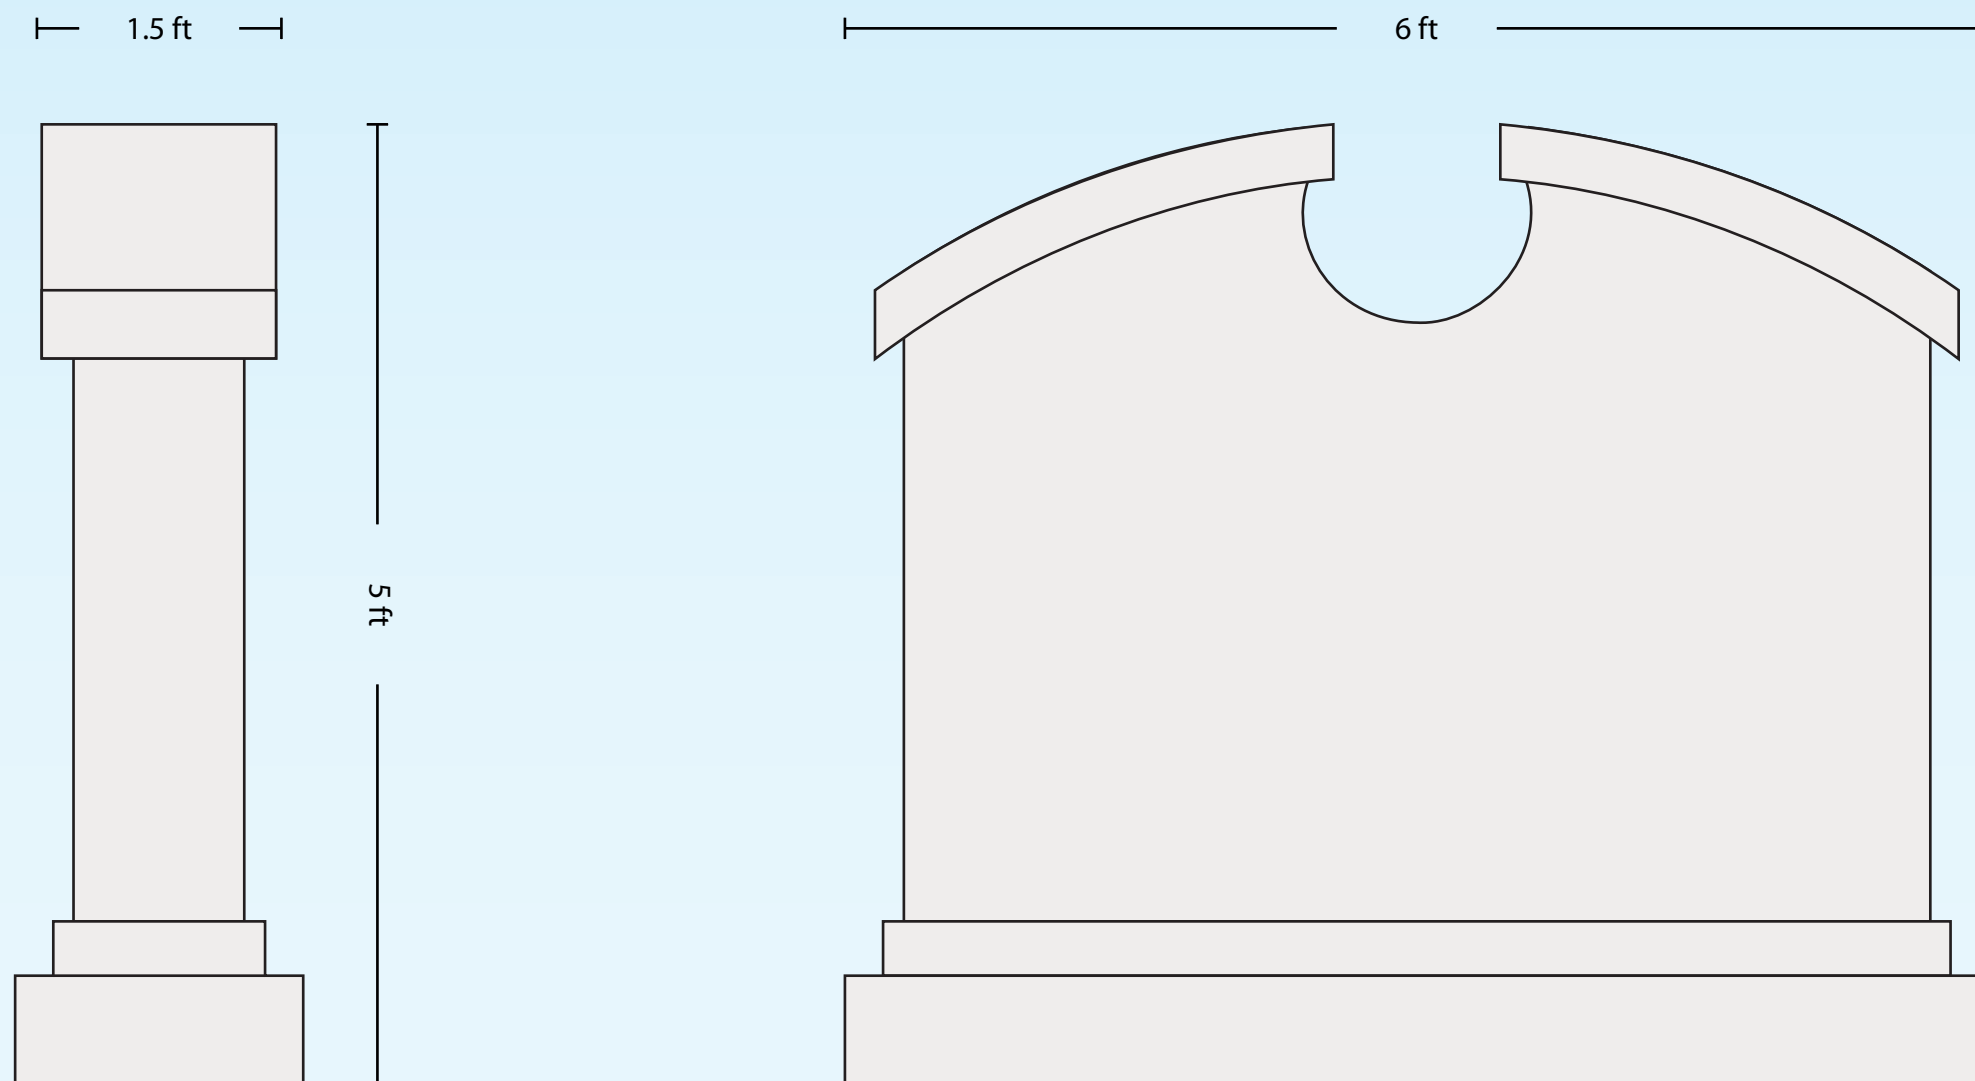

ARCHITECTURAL SIGNS, TRIM, & ACCENTS

Custom Foam Fabricators, Inc.

125 Cecil Court | Fayetteville, GA 30214

(866) 412-FOAM | (770) 631-4086

www.CustomFoamFabricators.com

STANDARD MODEL 20

SCALE 1" = 1'